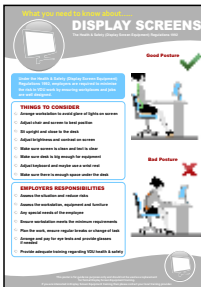

P5014 420mm x 595mm